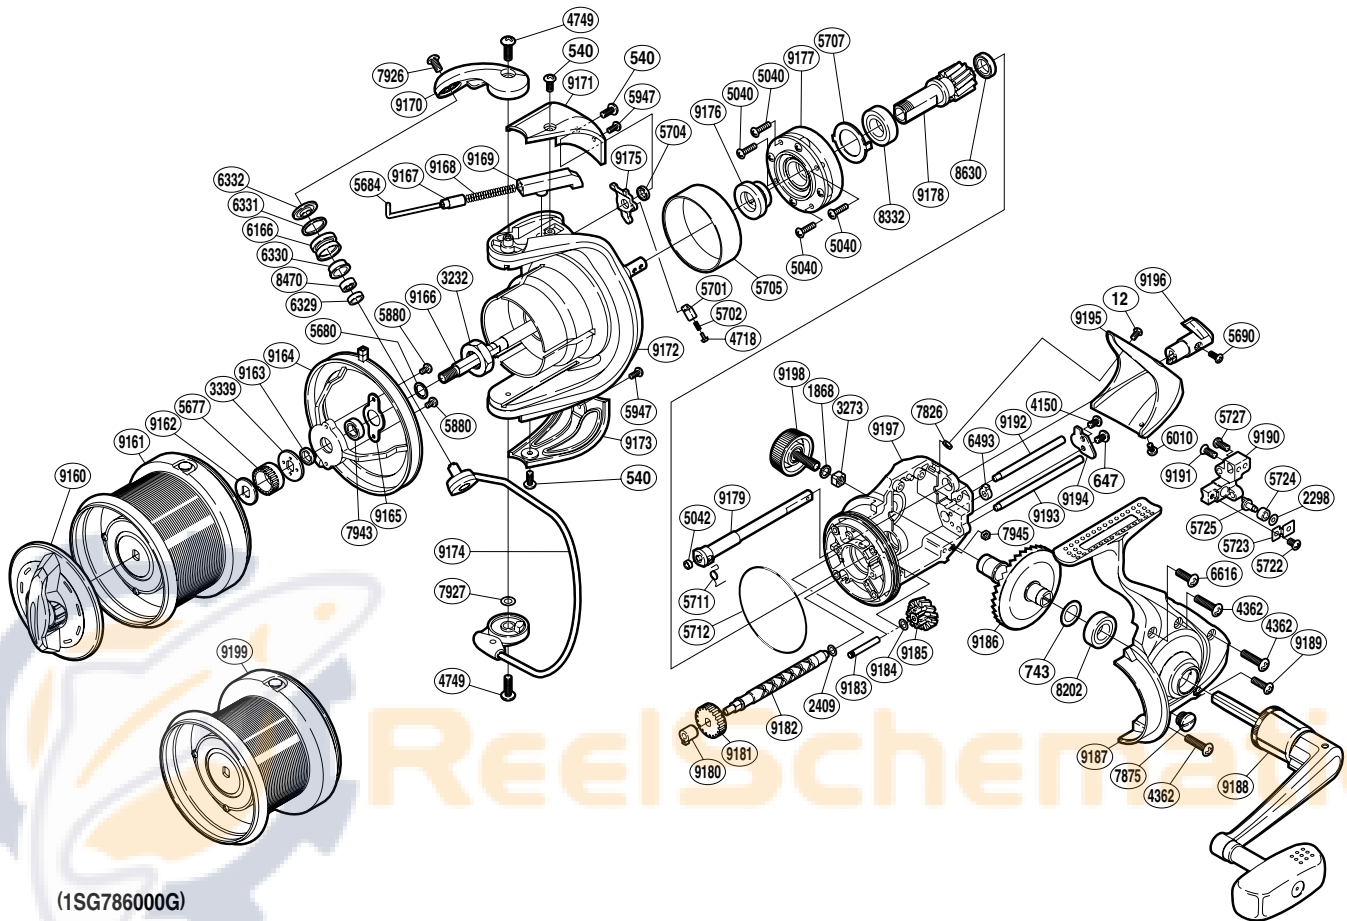

SHIMANO®

POWER AERO

PA-XT-6000

(1SG786000G)

Part No.	Description	Part No.	Description	Part No.	Description
RD 0012	Protector Screw (D)	RD 5727	Slider Retainer Screw (B)	RD 9170	Bail Arm
RD 0540	Protector Screw (A)	RD 5880	Bearing Retainer Screw	RD 9171	Bail Spring Cover
RD 0647	Worm Shaft Retainer Screw (B)	RD 5947	Protector Screw (B)	RD 9172	Rotor
RD 0743	Drive Gear Washer	RD 6010	Protector Screw (C)	RD 9173	Bail Hold Support Guard
RD 1868	Handle Lock Washer	RD 6166	Line Roller	RD 9174	Bail Assembly
RD 2298	Spacer	RD 6329	Bearing Spacer	RD 9175	Bail Trip Lever
RD 2409	Worm Shaft Spacer	RD 6330	Line Roller Bushing	RD 9176	Roller Clutch Inner
RD 3232	Rotor Nut	RD 6331	Line Roller Spacer	RD 9177	Roller Clutch Assembly
RD 3273	Handle Screw Lock	RD 6332	Line Roller Washer	RD 9178	Pinion Gear
RD 3339	Spool Support (B)	RD 6493	Worm Bushing (rear)	RD 9179	Anti-Reverse Cam
RD 4150	Worm Shaft Retainer Screw (A)	RD 6616	Side Cover Screw (B)	RD 9180	Worm Bushing (front)
RD 4362	Side Cover Screw (A)	RD 7826	Rear Protector Nut (A)	RD 9181	Idle Gear
RD 4718	Lever Spring Guide (A)	RD 7875	Oil Cap	RD 9182	Worm Shaft
RD 4749	Multi-Purpose Screw	RD 7926	Line Roller Screw	RD 9183	Idle Gear (B) Shaft
RD 5040	Roller Clutch Screw	RD 7927	Adjusting Washer	RD 9184	Adjusting Washer
RD 5042	Anti-Reverse Cam Ring	RD 7943	Ball Bearing	RD 9185	Idle Gear (B)
RD 5677	Spool Support (A)	RD 7945	Rear Protector Nut (B)	RD 9186	Drive Gear
RD 5680	Line Safety Guard Spacer (B)	RD 8202	Ball Bearing	RD 9187	Side Cover
RD 5684	Bail Spring Guide (A)	RD 8332	Ball Bearing	RD 9188	Handle Assembly
RD 5690	Anti-Reverse Lever Screw	RD 8470	Line Roller Bearing	RD 9189	Side Cover Screw (C)
RD 5701	Lever Spring Guide (B)	RD 8630	Ball Bearing	RD 9190	Oscillating Slider
RD 5702	Lever Spring	RD 9160	Drag Knob	RD 9191	Slider Retainer Screw (A)
RD 5704	Trip Lever Spacer	RD 9161	Spool Assembly (TYPE 3)	RD 9192	Oscillating Guide (B)
RD 5705	Roller Clutch Ring	RD 9162	Spool Washer	RD 9193	Oscillating Guide (A)
RD 5707	Bearing Washer	RD 9163	Line Safety Guard Spacer (A)	RD 9194	Worm Shaft Retainer
RD 5711	Anti-Reverse Cam Spring	RD 9164	Line Safety Guard	RD 9195	Rear Protector
RD 5712	O Ring	RD 9165	Bearing Retainer	RD 9196	Anti-Reverse Lever
RD 5722	Oscillating Pawl Cover Screw	RD 9166	Main Shaft	RD 9197	Body
RD 5723	Oscillating Pawl Cover	RD 9167	Bail Spring Guide (A) Support	RD 9198	Handle Screw Cap
RD 5724	Oscillating Slider Bushing	RD 9168	Bail Spring		
RD 5725	Oscillating Pawl	RD 9169	Bail Spring Guide (B)	RD 9199	Spool Assembly (TYPE 8)